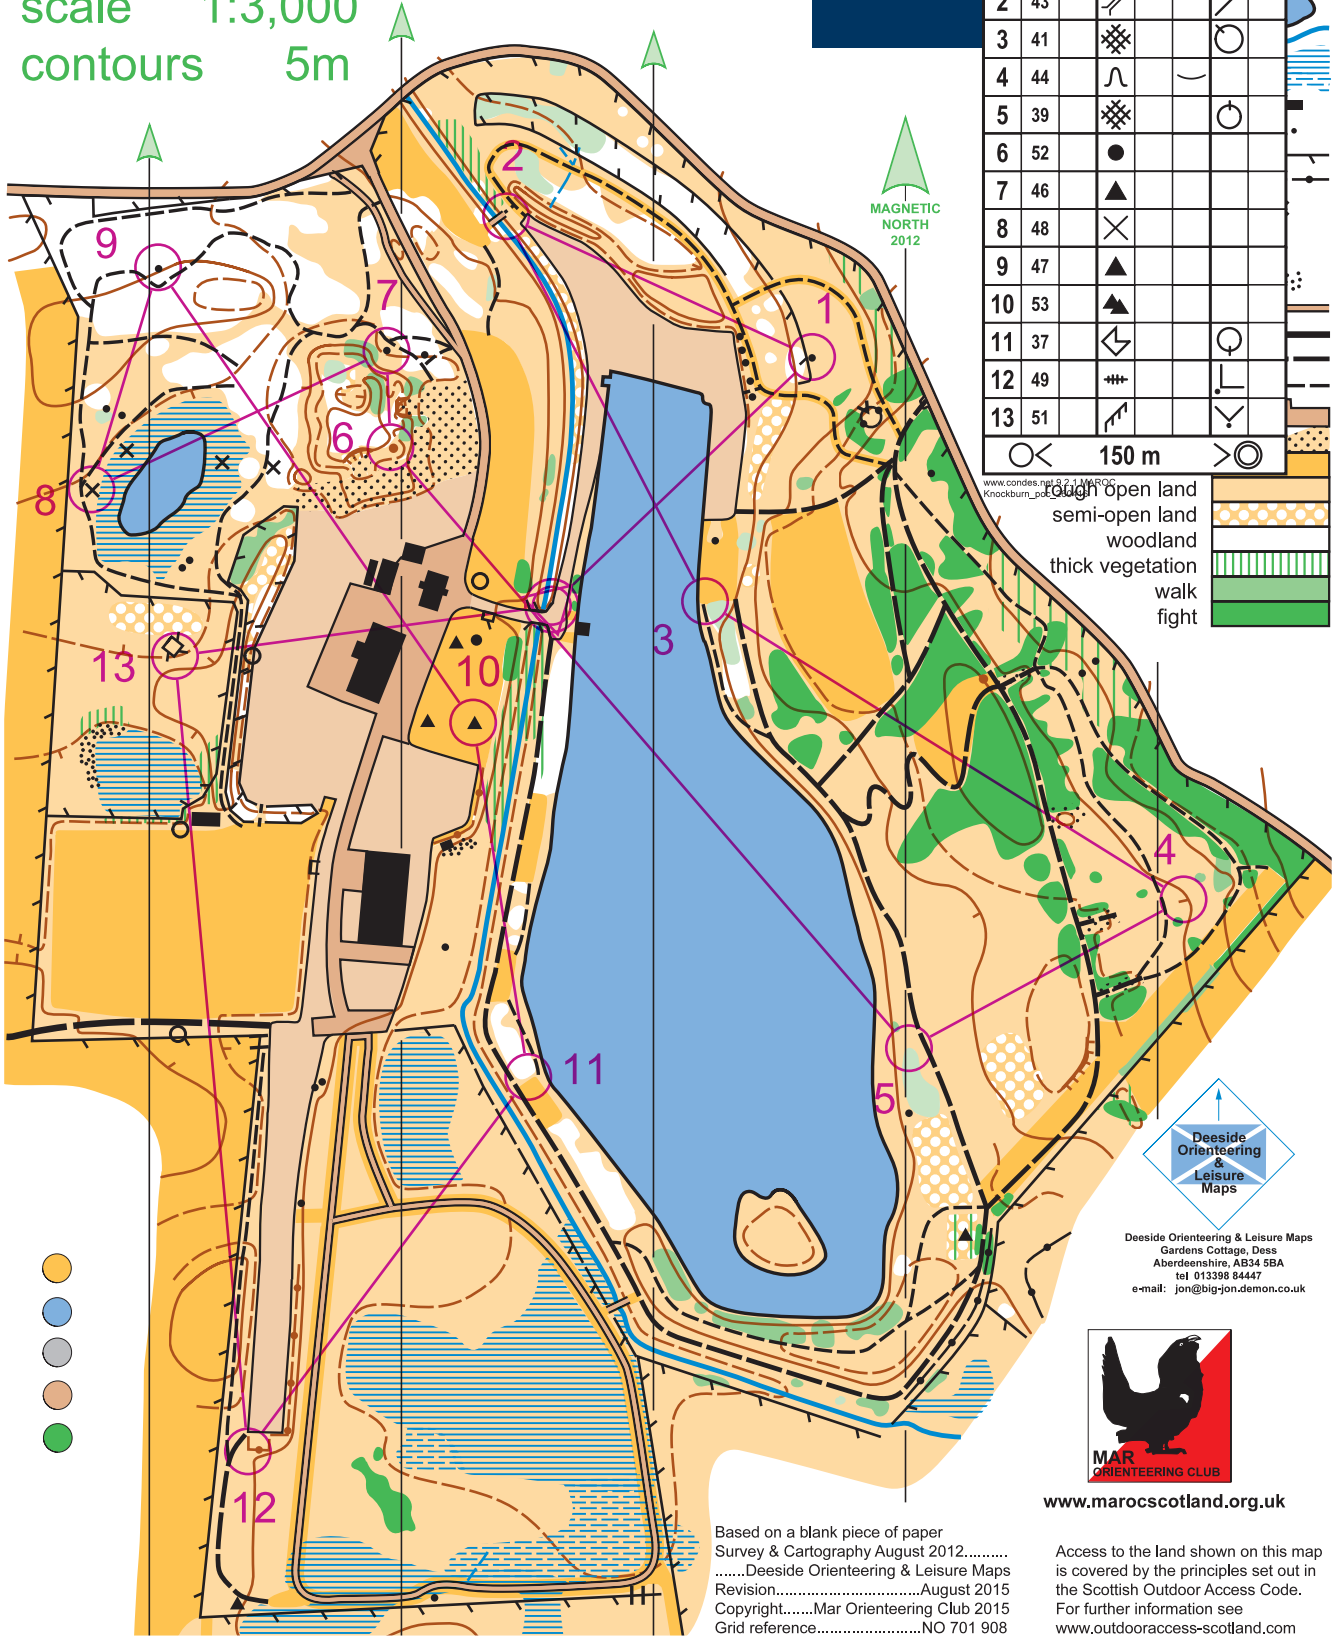

Knockburn Loch

0 metres 100 200 300

scale 1:3,000
contours 5m

Knockburn permanent course

	Long	2.4 km		
▷				
1	42	▲		○
2	43	↘		↗
3	41	⊗		○
4	44	∩		
5	39	⊗		○
6	52	●		
7	46	▲		
8	48	×		
9	47	▲		
10	53	▲		
11	37	↙		○
12	49	⦶		⊥
13	51	↗		∇

150 m

www.condes.net
Knockburn_per

- Open land
- semi-open land
- woodland
- thick vegetation
- walk
- fight

MAGNETIC NORTH 2012

www.maroscotland.org.uk

Based on a blank piece of paper
Survey & Cartography August 2012.....
.....Deeside Orienteering & Leisure Maps
Revision.....August 2015
Copyright.....Mar Orienteering Club 2015
Grid reference.....NO 701 908

Access to the land shown on this map
is covered by the principles set out in
the Scottish Outdoor Access Code.
For further information see
www.outdooraccess-scotland.com