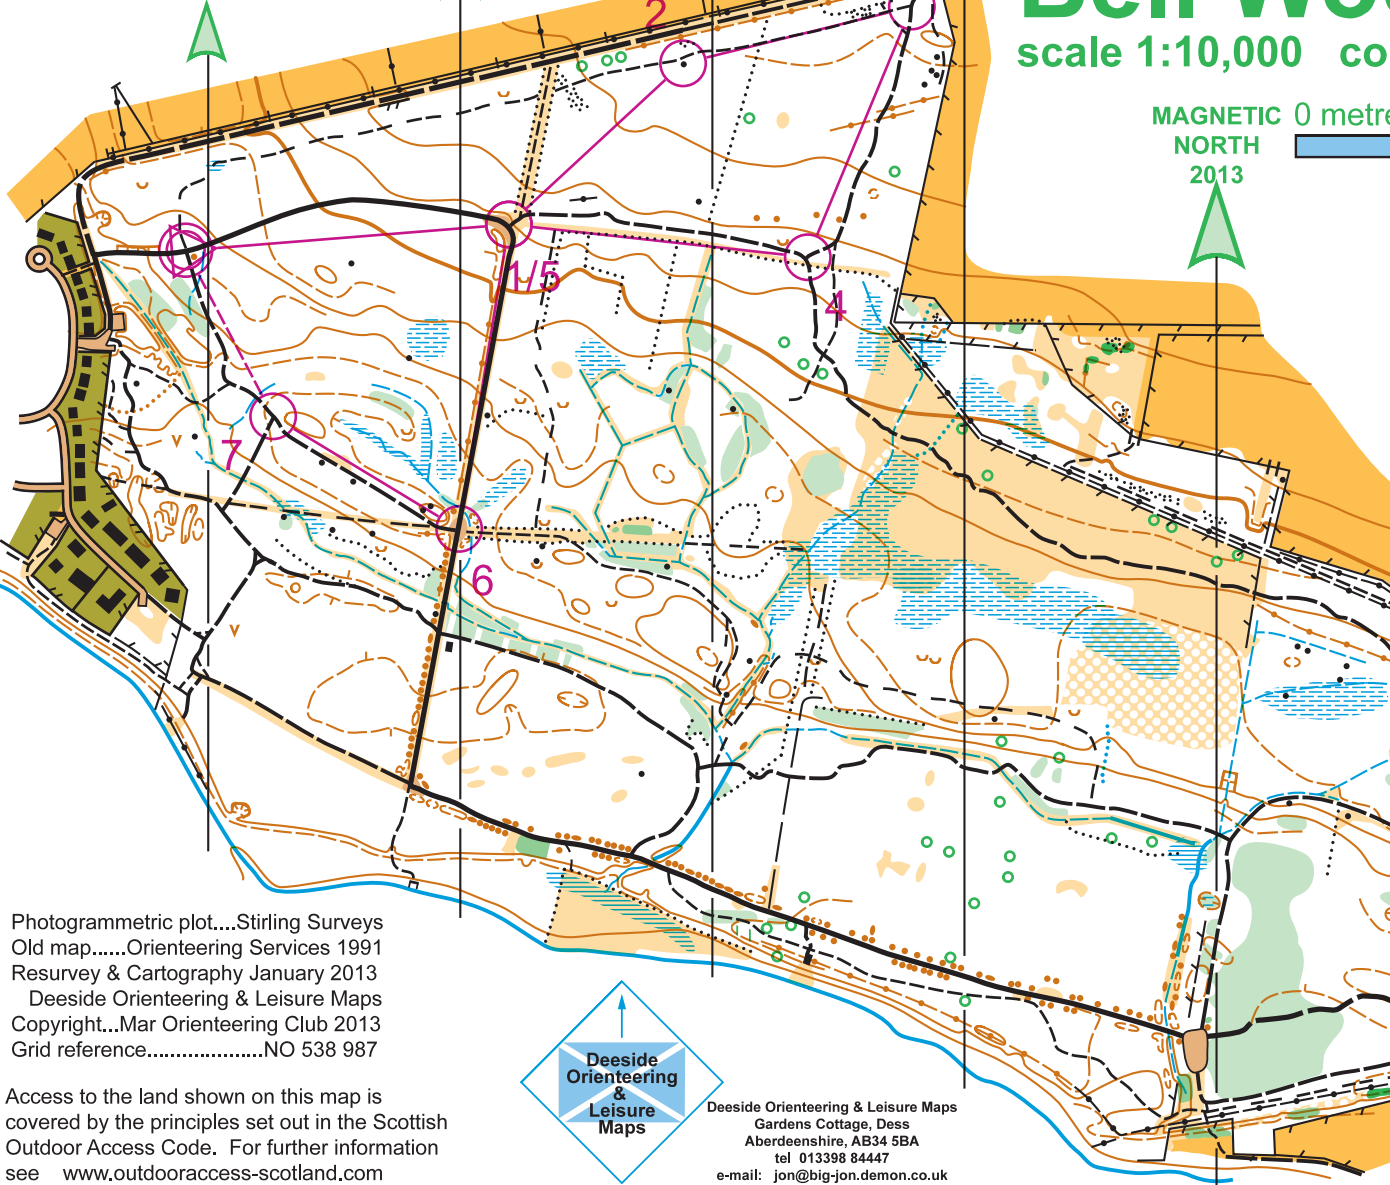

Bell Wood

scale 1:10,000 contour interval 5m

MAGNETIC NORTH 2013

0 metres 200 300 400 500

Bellwood Semi-Permanent Course

Easy 2.1 km

▷		Road Path Crossing
1	37	Road Path Junction
2	45	Boulder
3	48	Path Junction
4	34	Path Junction
5	37	Road Path Junction
6	38	Road Path Crossing
7	35	Path Junction

○ --- 175 m --- ▷ ○

www.condes.net 9.1.5 MAROC
Bellwood_SPCourses

Photogrammetric plot....Stirling Surveys
Old map.....Orienteering Services 1991
Resurvey & Cartography January 2013
Deeside Orienteering & Leisure Maps
Copyright...Mar Orienteering Club 2013
Grid reference.....NO 538 987

Access to the land shown on this map is covered by the principles set out in the Scottish Outdoor Access Code. For further information see www.outdooraccess-scotland.com

Deeside Orienteering & Leisure Maps
Gardens Cottage, Dess
Aberdeenshire, AB34 5BA
tel 013398 84447
e-mail: jon@big-jon.demon.co.uk