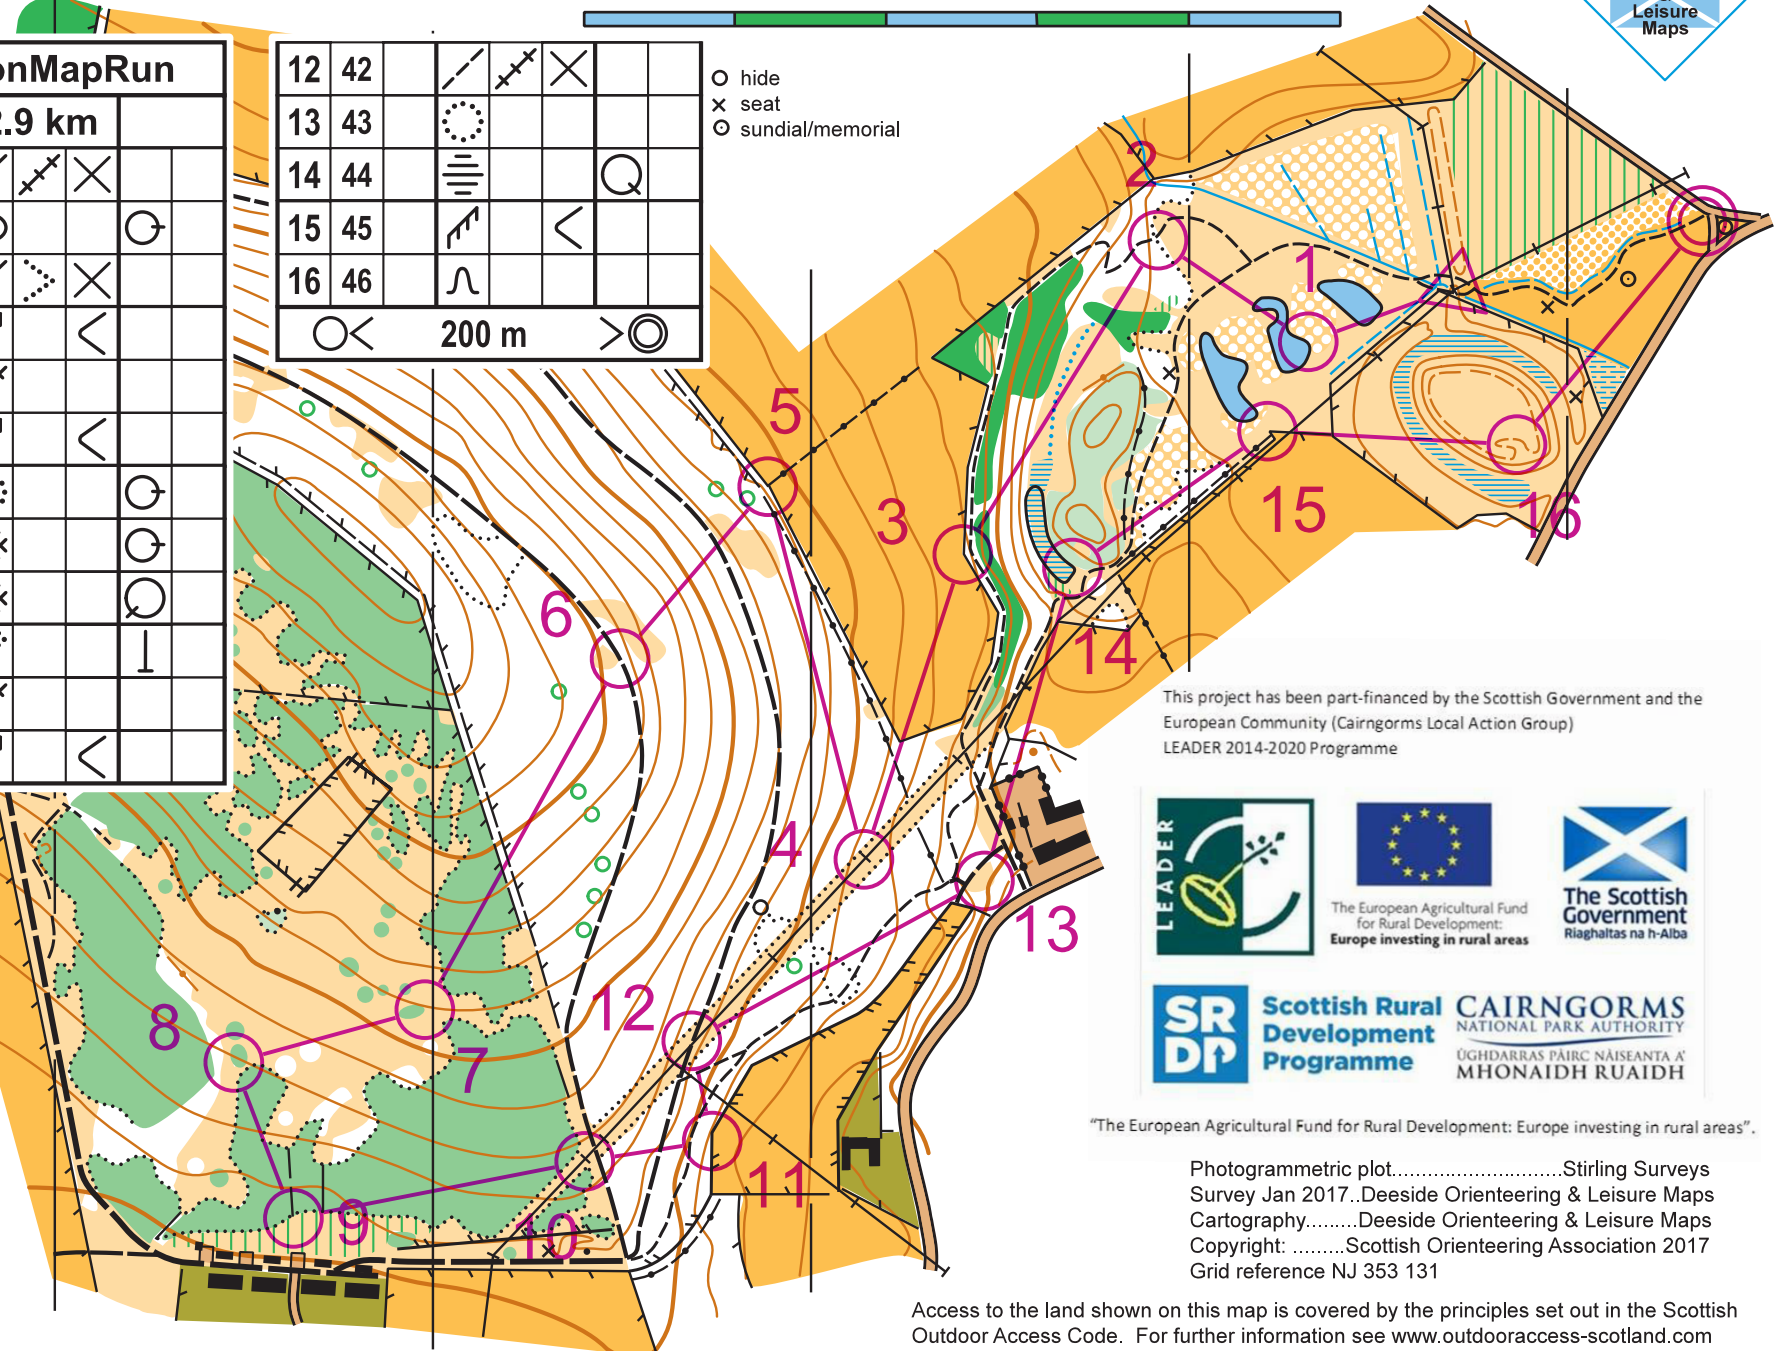

# Strathdon

scale 1:5,000 contour interval 5m

Deeside Orienteering & Leisure Maps  
 Gardens Cottage, Dess  
 Aberdeenshire, AB34 5BA  
 tel 013398 84447  
 e-mail: jon@big-jon.demon.co.uk

0 metres 100 200 300 400 500

StrathdonMapRun			
MapRun	2.9 km		
▷		⚡	⊗
1	31	Ⓢ	⊙
2	32	⚡	⊗
3	33	⚡	<
4	34	⚡	<
5	35	⚡	<
6	36	→	⊙
7	37	⊗	⊙
8	38	⊗	⊙
9	39	⚡	I
10	40	⚡	
11	41	⚡	<

12	42	⚡	⊗		
13	43	⊙			
14	44	⚡		Q	
15	45	⚡	<		
16	46	⚡			

○ hide  
 x seat  
 ⊙ sundial/memorial

○ < 200 m > ⊙

www.condes.net 9.7.15 MAROC  
 StrathdonMapRun

This project has been part-financed by the Scottish Government and the European Community (Cairngorms Local Action Group) LEADER 2014-2020 Programme

Photogrammetric plot.....Stirling Surveys  
 Survey Jan 2017..Deeside Orienteering & Leisure Maps  
 Cartography.....Deeside Orienteering & Leisure Maps  
 Copyright: .....Scottish Orienteering Association 2017  
 Grid reference NJ 353 131