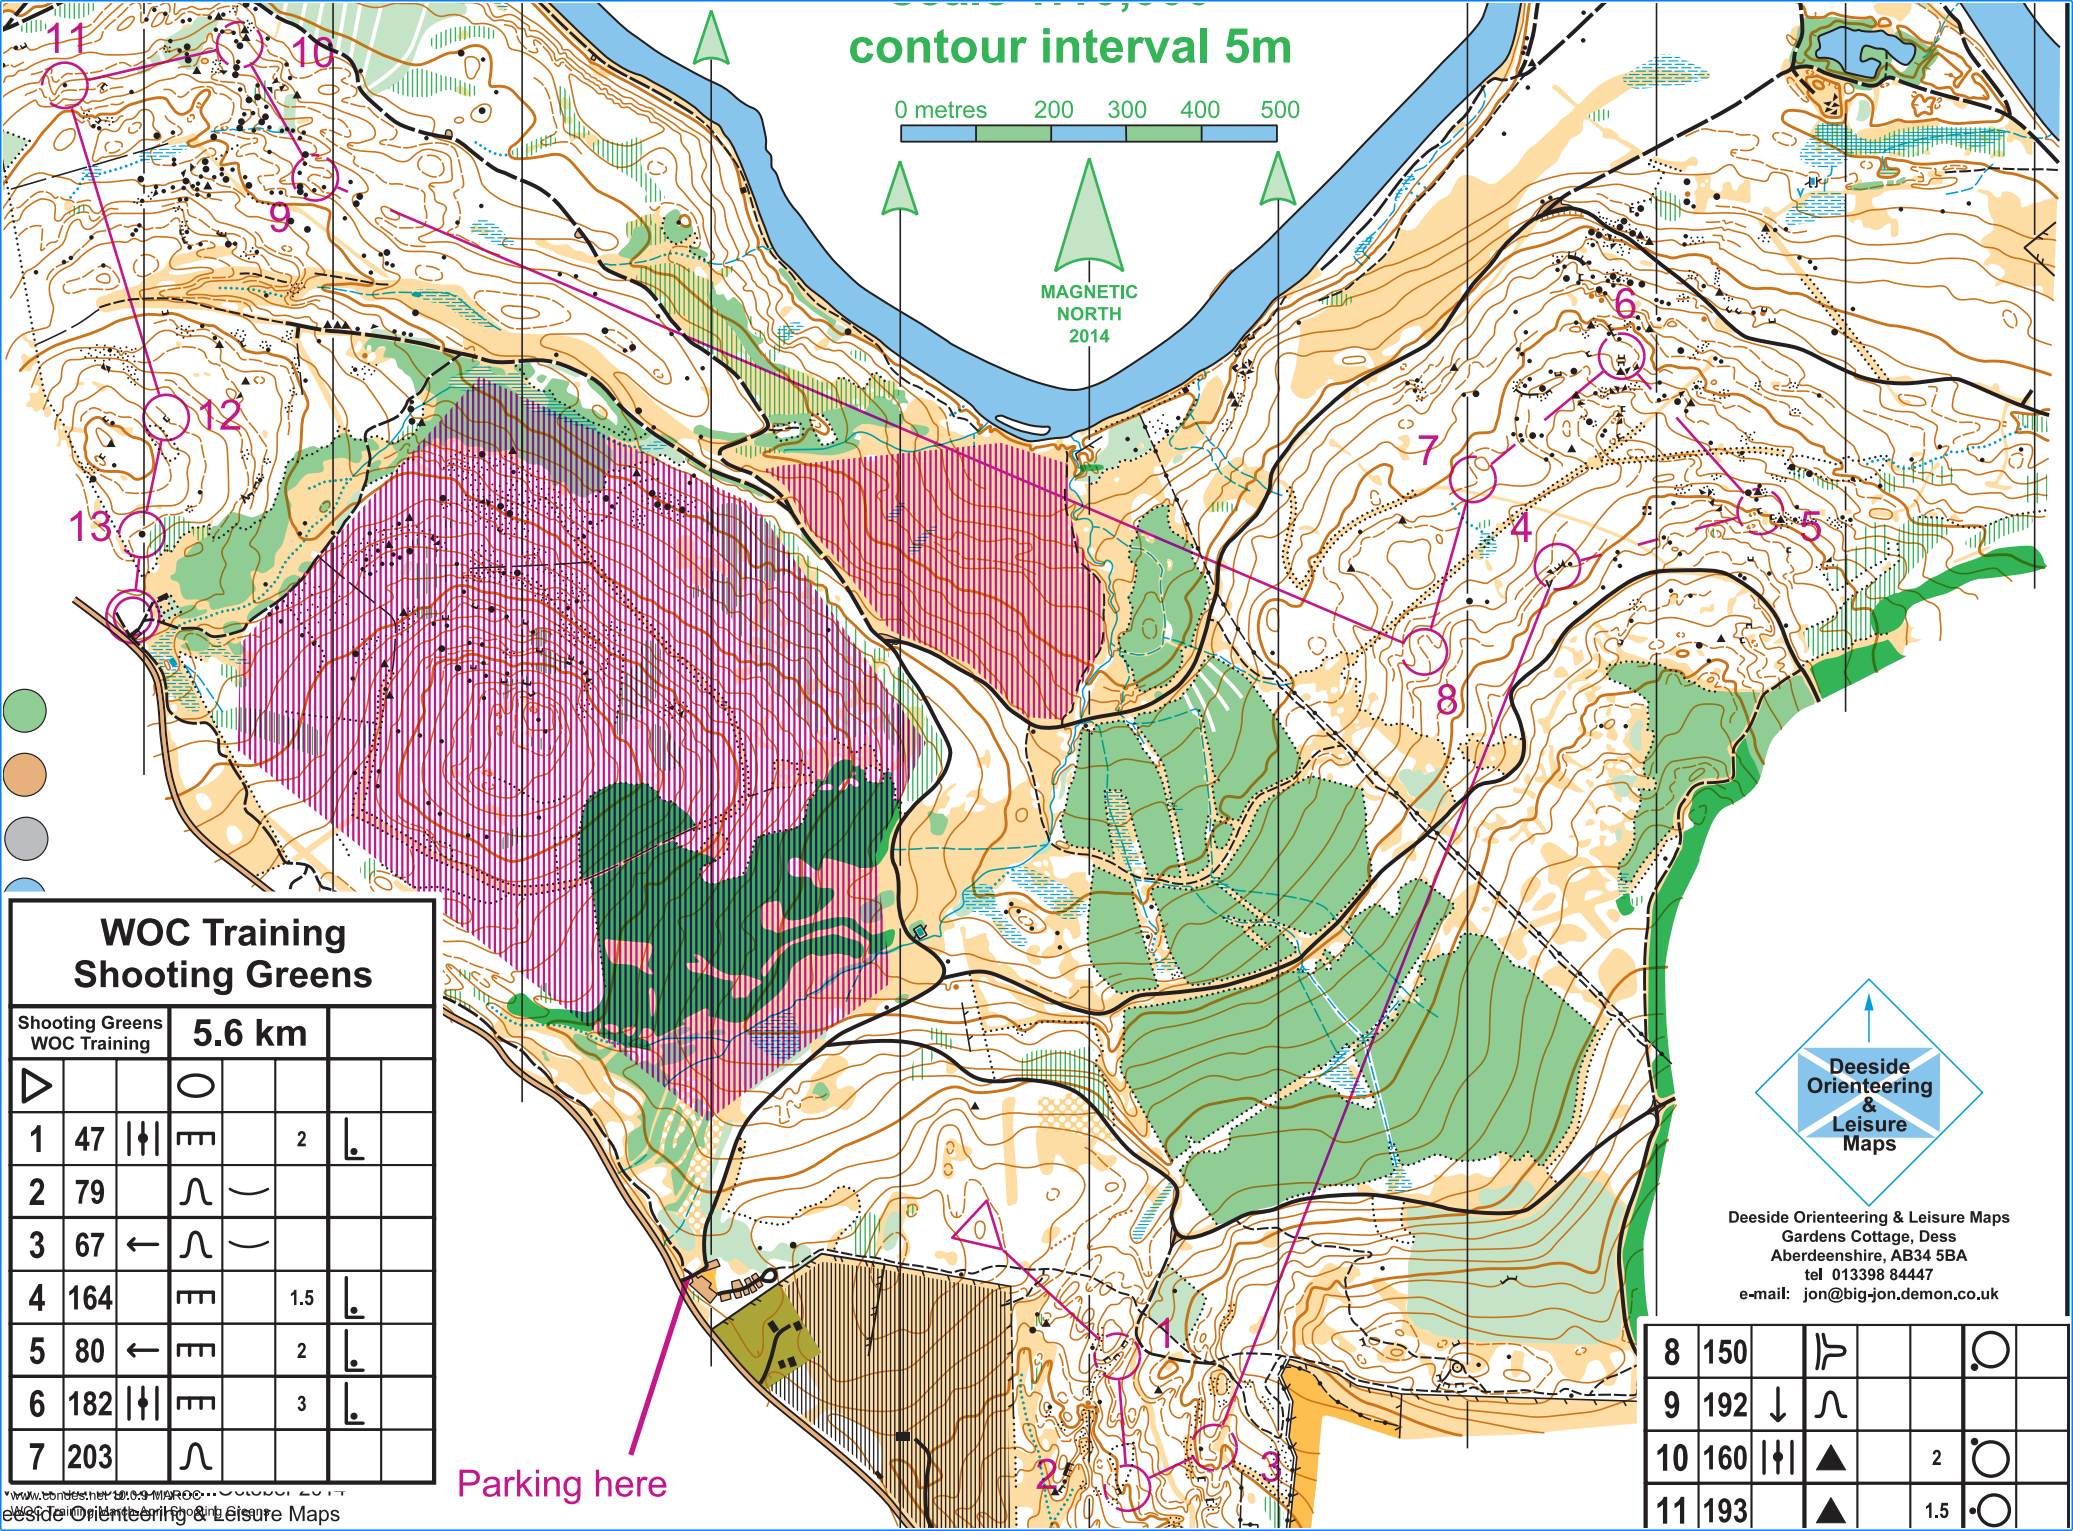

contour interval 5m

0 metres 200 300 400 500

MAGNETIC NORTH 2014

WOC Training Shooting Greens

Shooting Greens WOC Training	5.6 km				
1	47			2	
2	79				
3	67				
4	164			1.5	
5	80			2	
6	182			3	
7	203				

Parking here

Deeside Orienteering & Leisure Maps
Gardens Cottage, Dess
Aberdeenshire, AB34 5BA
tel 013398 84447
e-mail: jon@big-jon.demon.co.uk

8	150			
9	192			
10	160			2
11	193			1.5