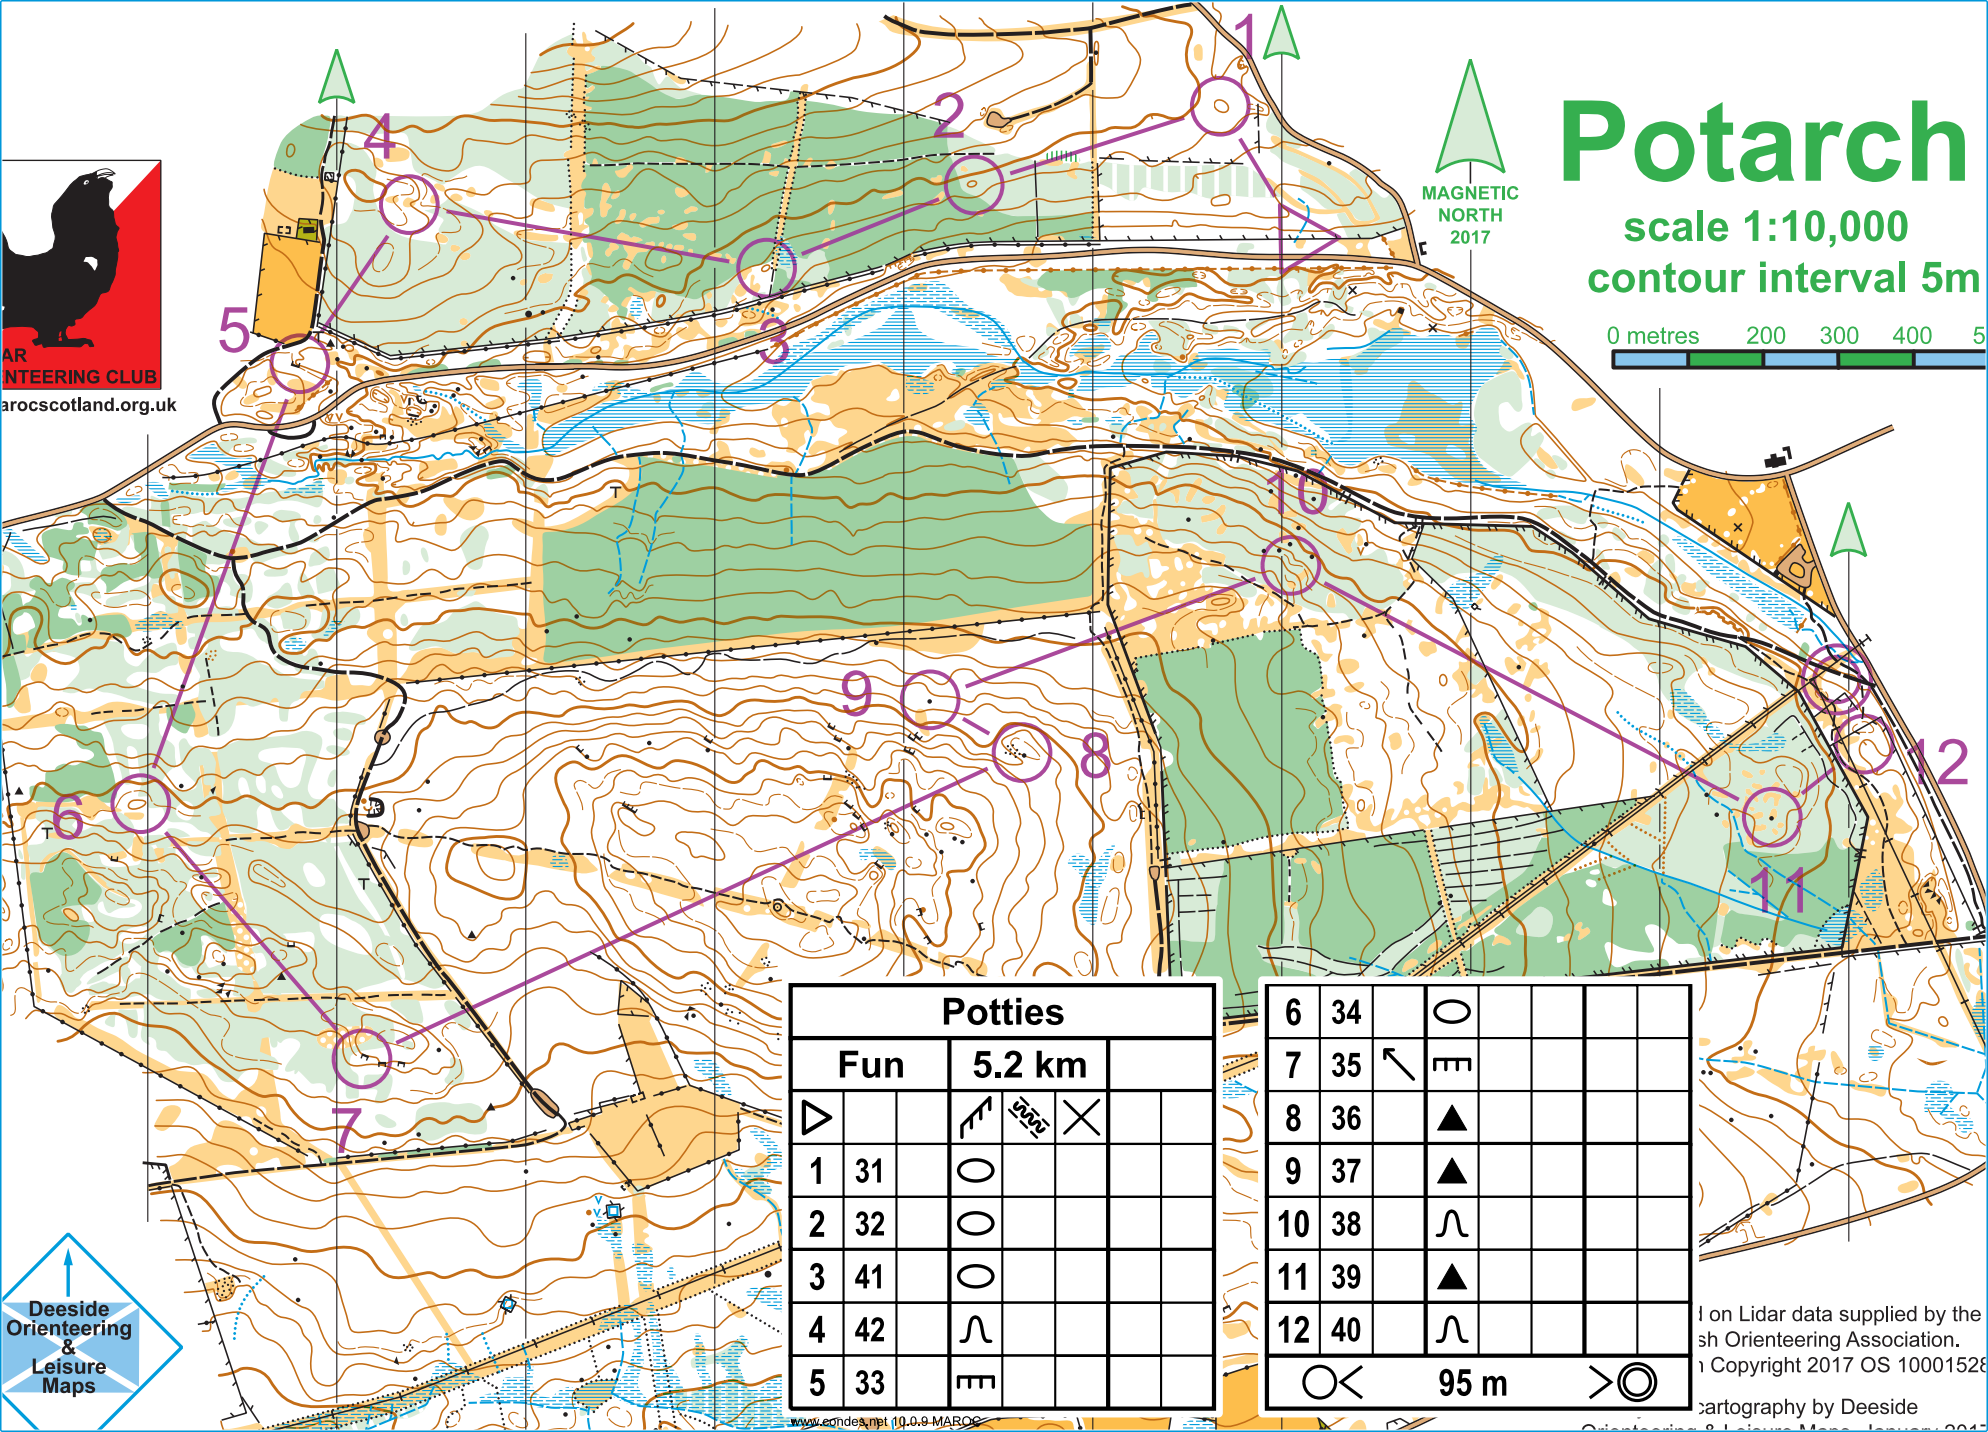

Potarch

scale 1:10,000
contour interval 5m

MAGNETIC
NORTH
2017

Potties

Fun		5.2 km	
▷		↗	×
1	31	○	
2	32	○	
3	41	○	
4	42	∩	
5	33	≡	

6	34	○			
7	35	↖	≡		
8	36	▲			
9	37	▲			
10	38	∩			
11	39	▲			
12	40	∩			

○ < 95 m > ◎

Map based on Lidar data supplied by the
Deeside Orienteering Association.
© Copyright 2017 OS 10001528

Cartography by Deeside