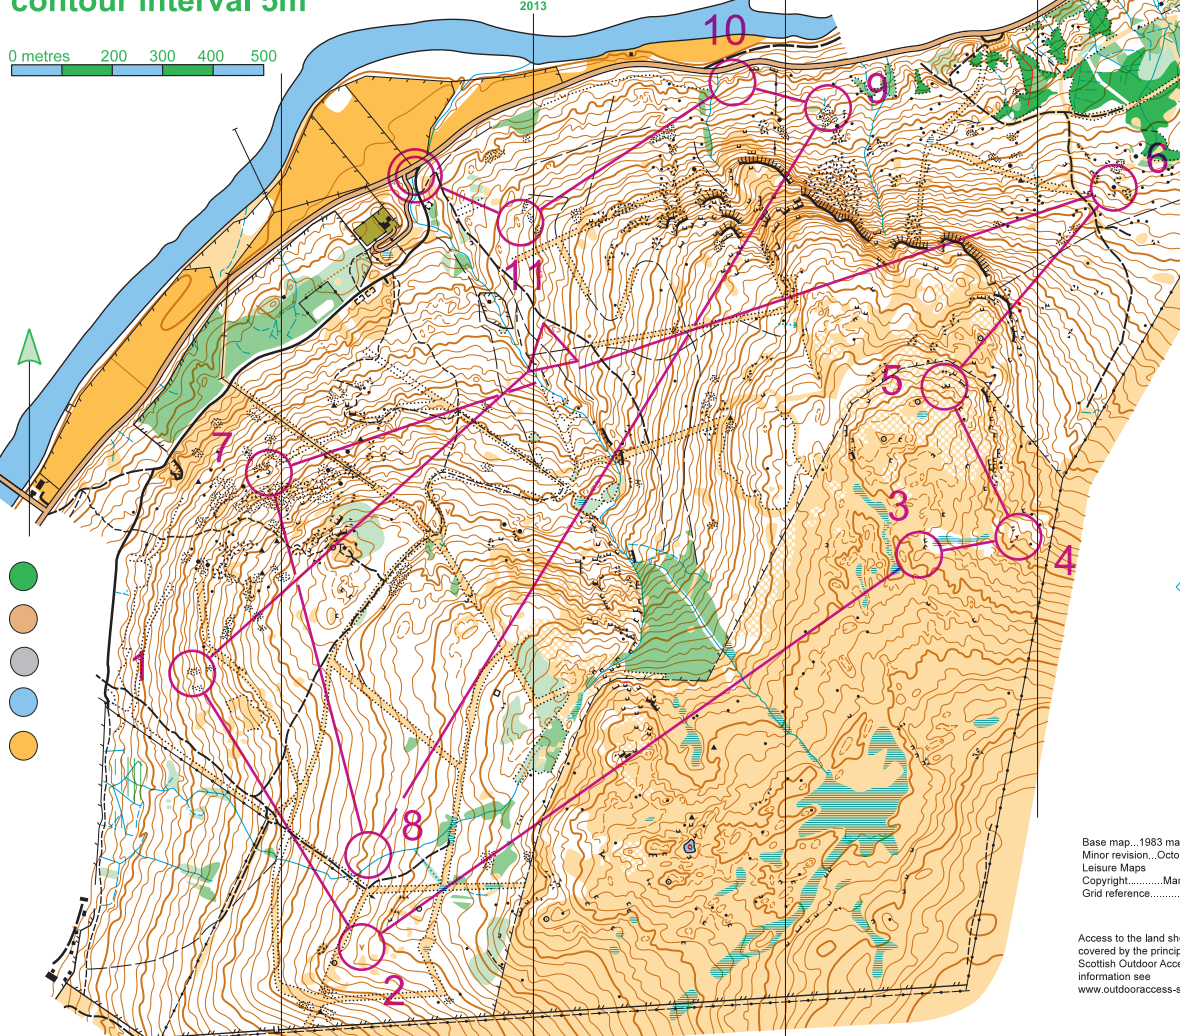

Pannanich

scale 1:15,000
contour interval 5m

0 metres 200 300 400 500

MAGNETIC
NORTH
2013

Pannanich training

Routes		9.2 km		
▷		▤ ▥	✕	
1	189	▤ ▥		
2	98	∨		
3	63	∩		
4	99	▲		
5	67	← ▬		
6	77	▲	○	
7	208	▬		
8	93	∩		
9	61	▤ ▥		∧
10	163	||| ∩		
11	180	○		
		○ <	225 m	> ○