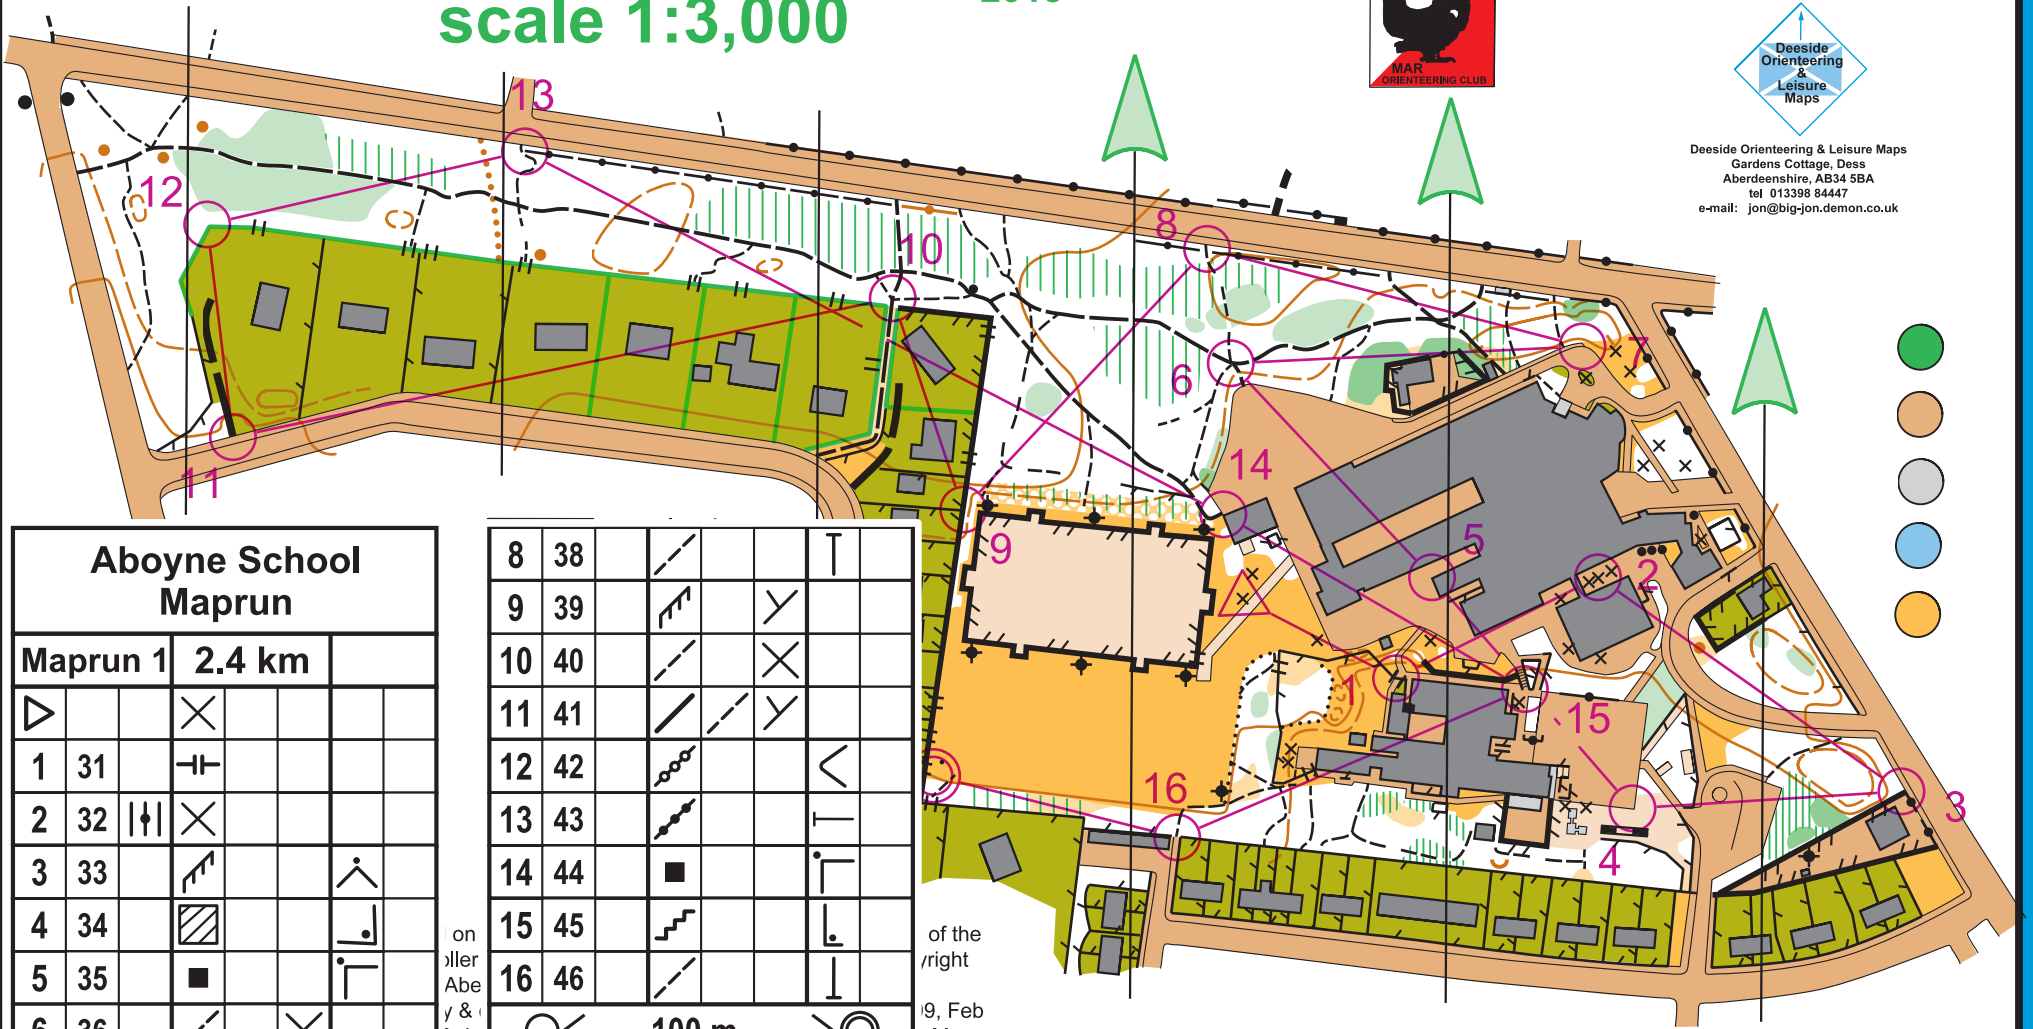

Aboyne Schools

scale 1:3,000

MAGNETIC
NORTH
2018

Deeside Orienteering & Leisure Maps
Gardens Cottage, Dess
Aberdeenshire, AB34 5BA
tel 013398 84447
e-mail: jon@big-jon.demon.co.uk

Aboyne School		Maprun	
Maprun 1	2.4 km		
▷	×		
1 31	≡		
2 32		×	
3 33	↗		∧
4 34	▨		⊥
5 35	■		┌
6 36	↘	×	
7 37	↙		<

8 38	↖		┌
9 39	↗	∧	
10 40	↘	×	
11 41	↙	∧	
12 42	⋯		<
13 43	⋯		┌
14 44	■		┌
15 45	↗		┌
16 46	↘		┌

on
ller
Abe
y &
& Ju
light:
ference NJ 518 986

of the
right

9, Feb
Maps
2015

100 m