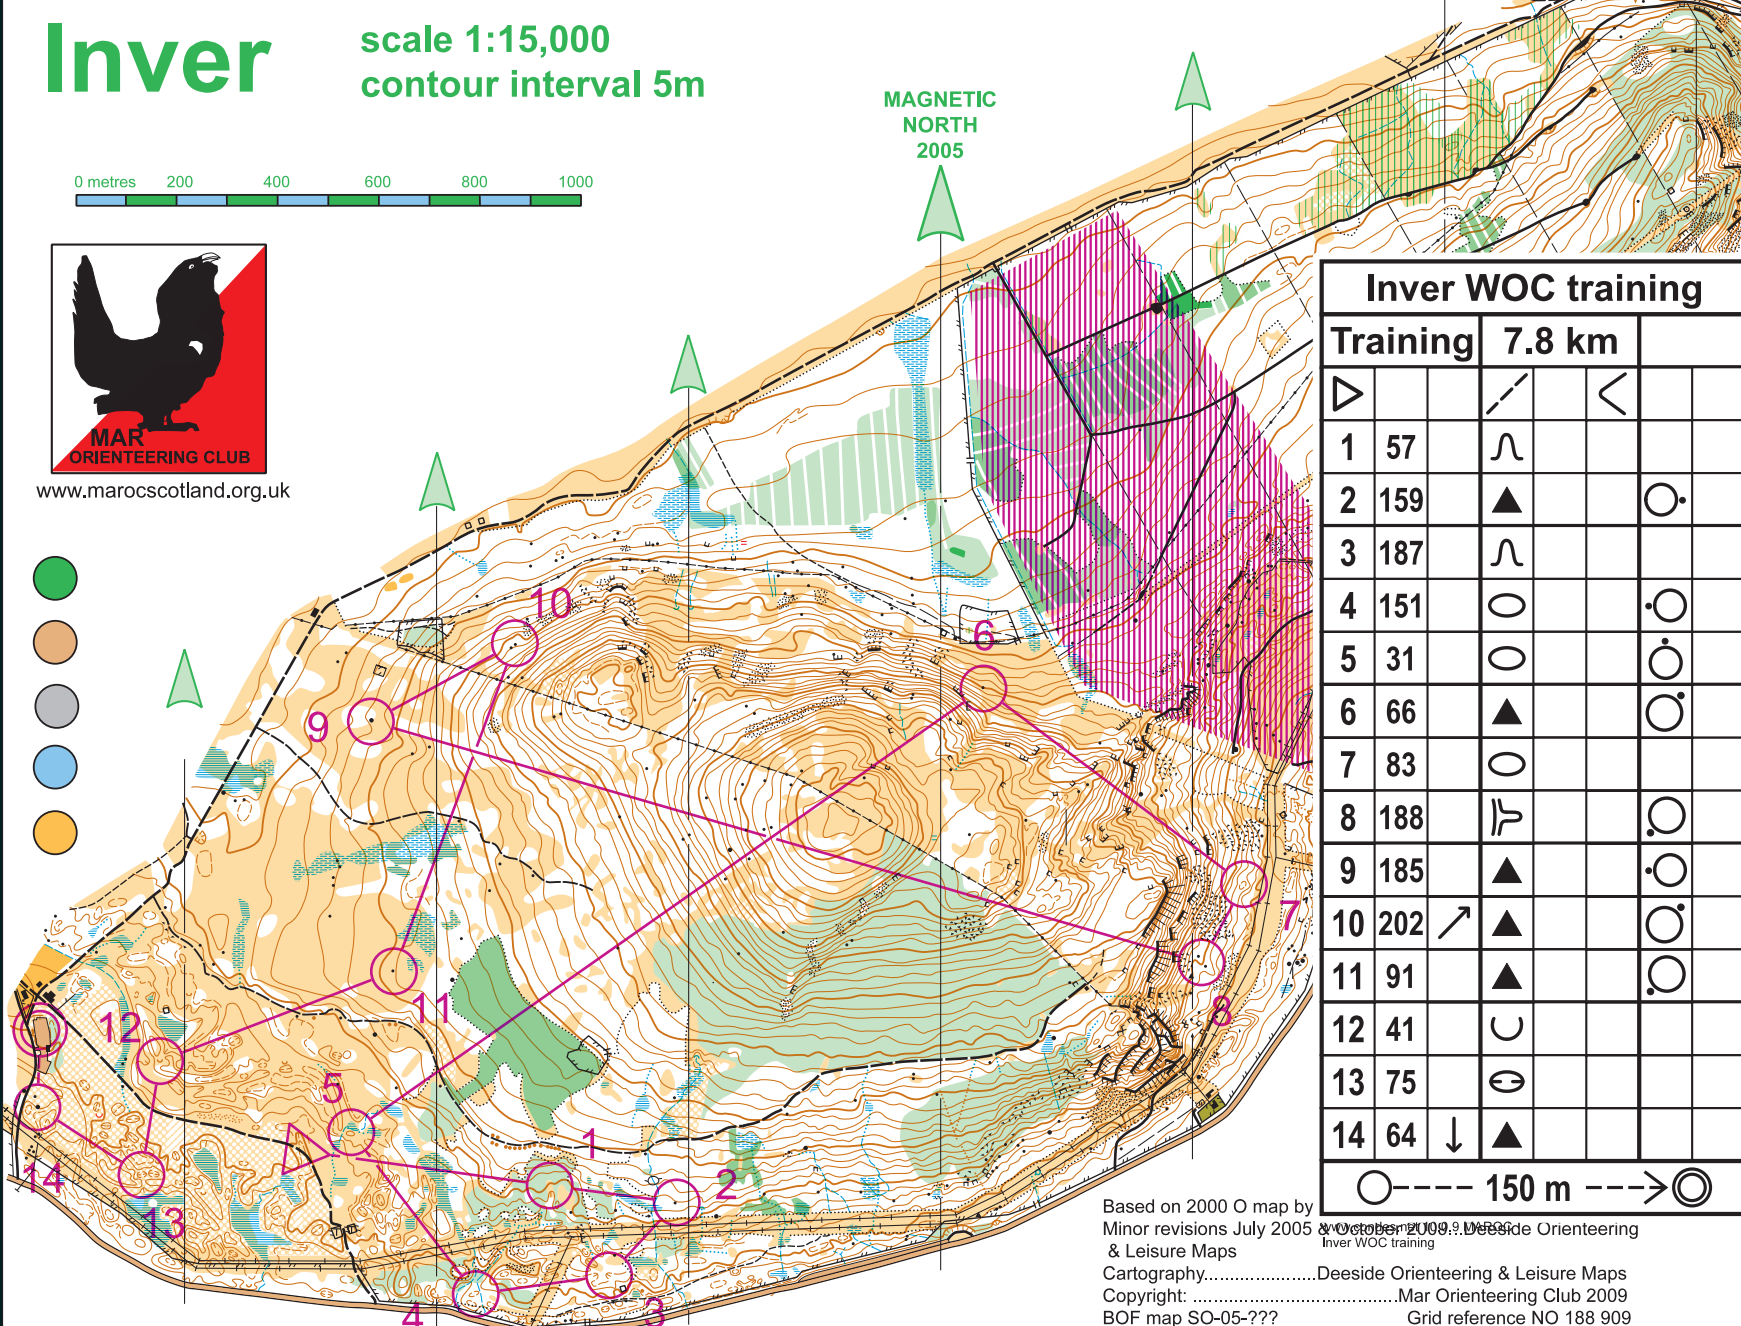

# Inver

scale 1:15,000  
contour interval 5m

www.maroscotland.org.uk

MAGNETIC  
NORTH  
2005

Inver WOC training				
Training		7.8 km		
▶		/	<	
1	57	∩		
2	159	▲		○
3	187	∩		
4	151	○		○
5	31	○		○
6	66	▲		○
7	83	○		
8	188	⊥		○
9	185	▲		○
10	202	↗		○
11	91	▲		○
12	41	∪		
13	75	⊖		
14	64	↓		

○ --- 150 m --- ➔ ⊙

Based on 2000 O map by  
Minor revisions July 2005 & October 2009. Deeside Orienteering  
& Leisure Maps  
Cartography: .....Deeside Orienteering & Leisure Maps  
Copyright: .....Mar Orienteering Club 2009  
BOF map SO-05-???

Grid reference NO 188 909