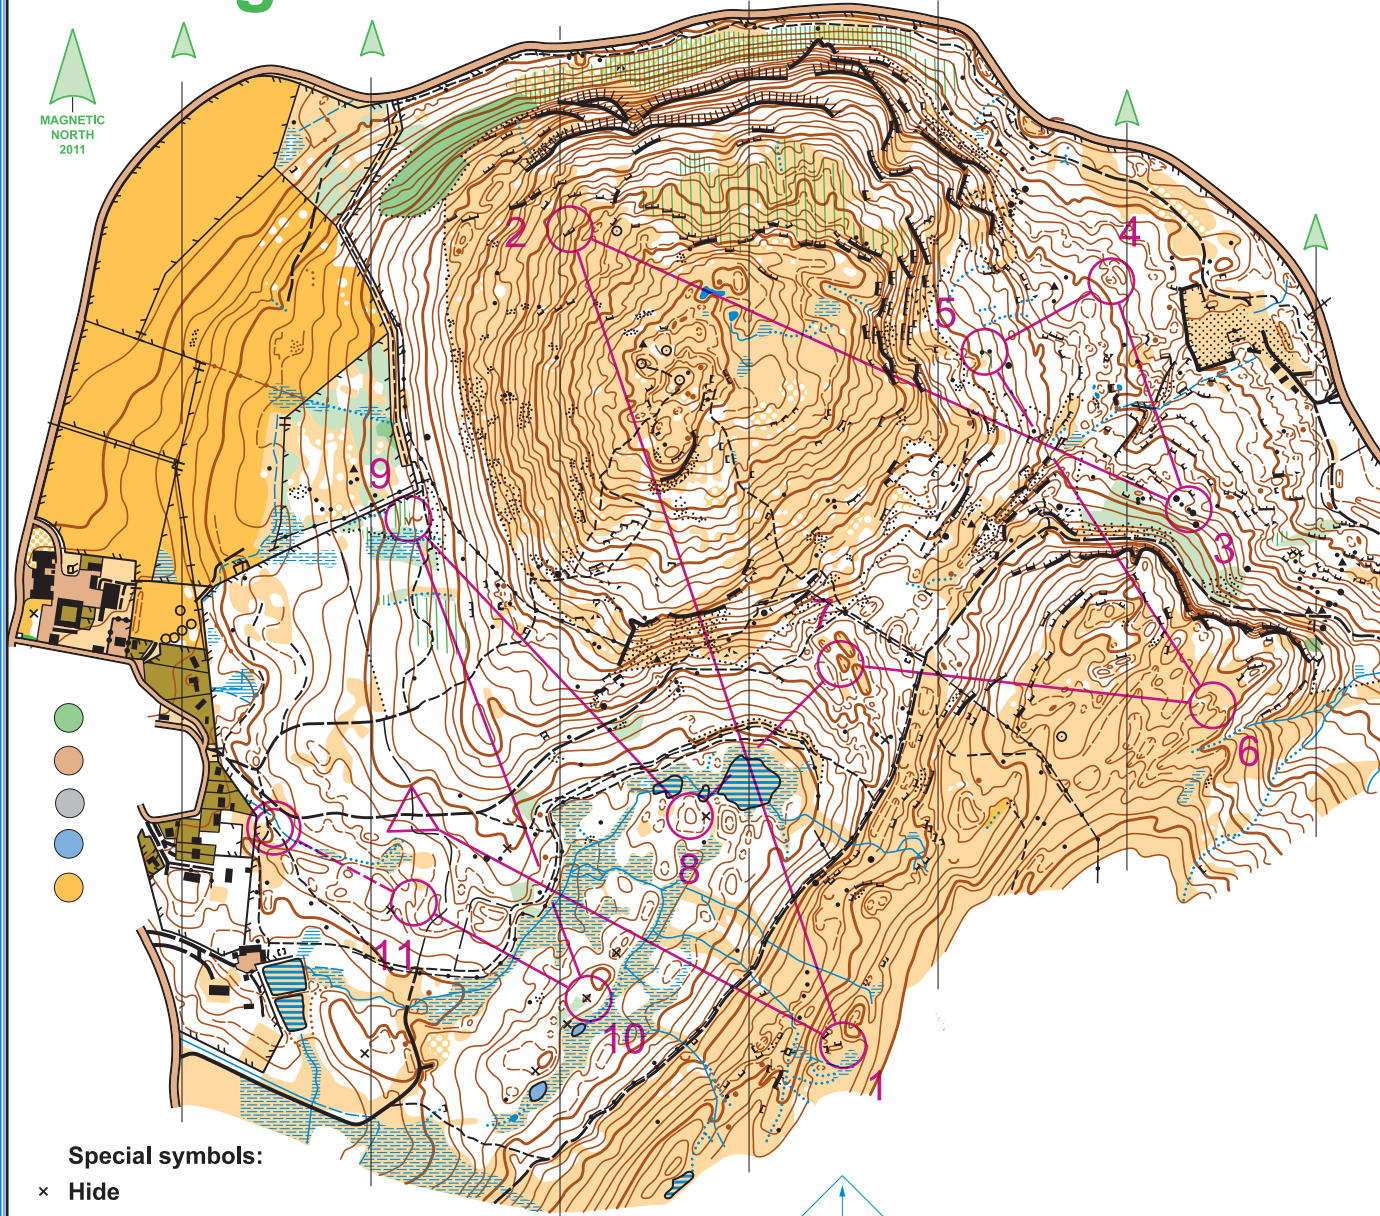

Creag Choinnich

scale 1:10,000
contour interval 5m

0 metres 100 150 200 250

MAGNETIC
NORTH
2011

Creag Choinnich WOC training

Long		6.2 km		
▶		/	•••••	×
1	69	○		○
2	78	≡		
3	201	∩		
4	181	⊖		
5	191	← ▲		○
6	68	∩		
7	166	← ⊖		
8	197	○		
9	168	∨		
10	53	×		
11	167	∩		

○ --- 200 m ---> ⊙

Special symbols:

× Hide