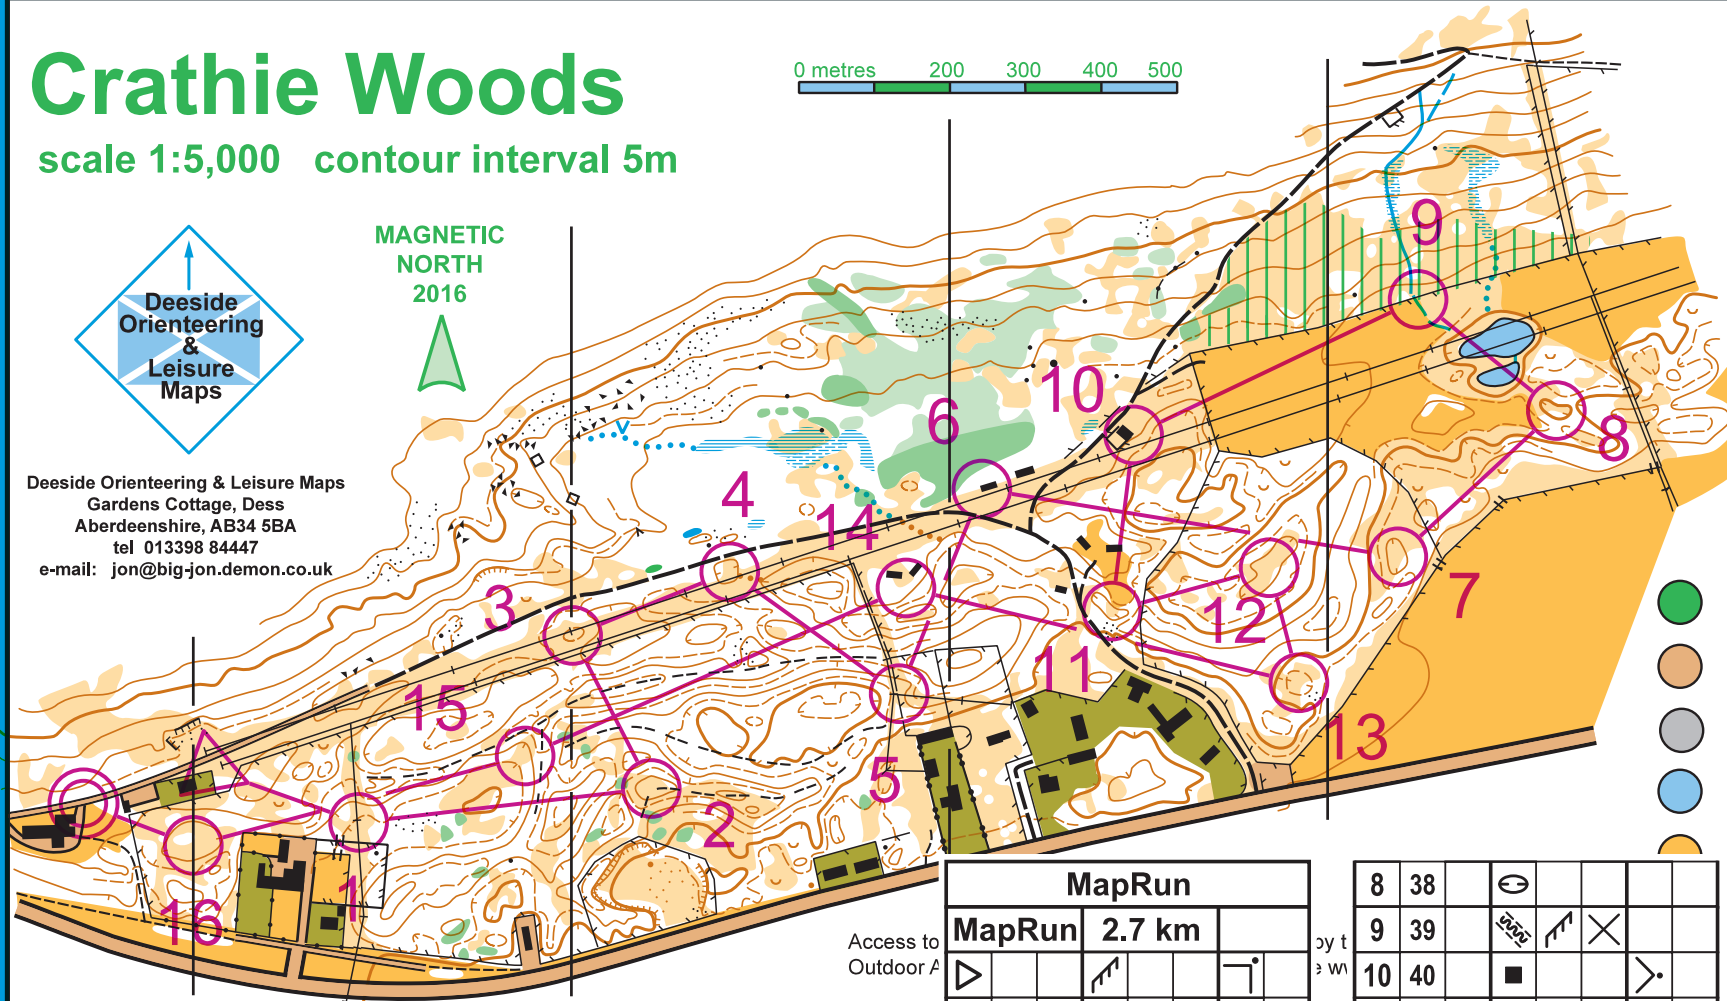

Crathie Woods

scale 1:5,000 contour interval 5m

0 metres 200 300 400 500

MAGNETIC NORTH 2016

Deeside Orienteering & Leisure Maps
Gardens Cottage, Dess
Aberdeenshire, AB34 5BA
tel 013398 84447
e-mail: jon@big-jon.demon.co.uk

Access to
Outdoor A

MapRun		MapRun		2.7 km	
1	31				
2	32				
3	33				
4	34				
5	35				
6	36				
7	37				

8	38				
9	39				
10	40				
11	41				
12	42				
13	43				
14	44				
15	45				
16	46				

80 m