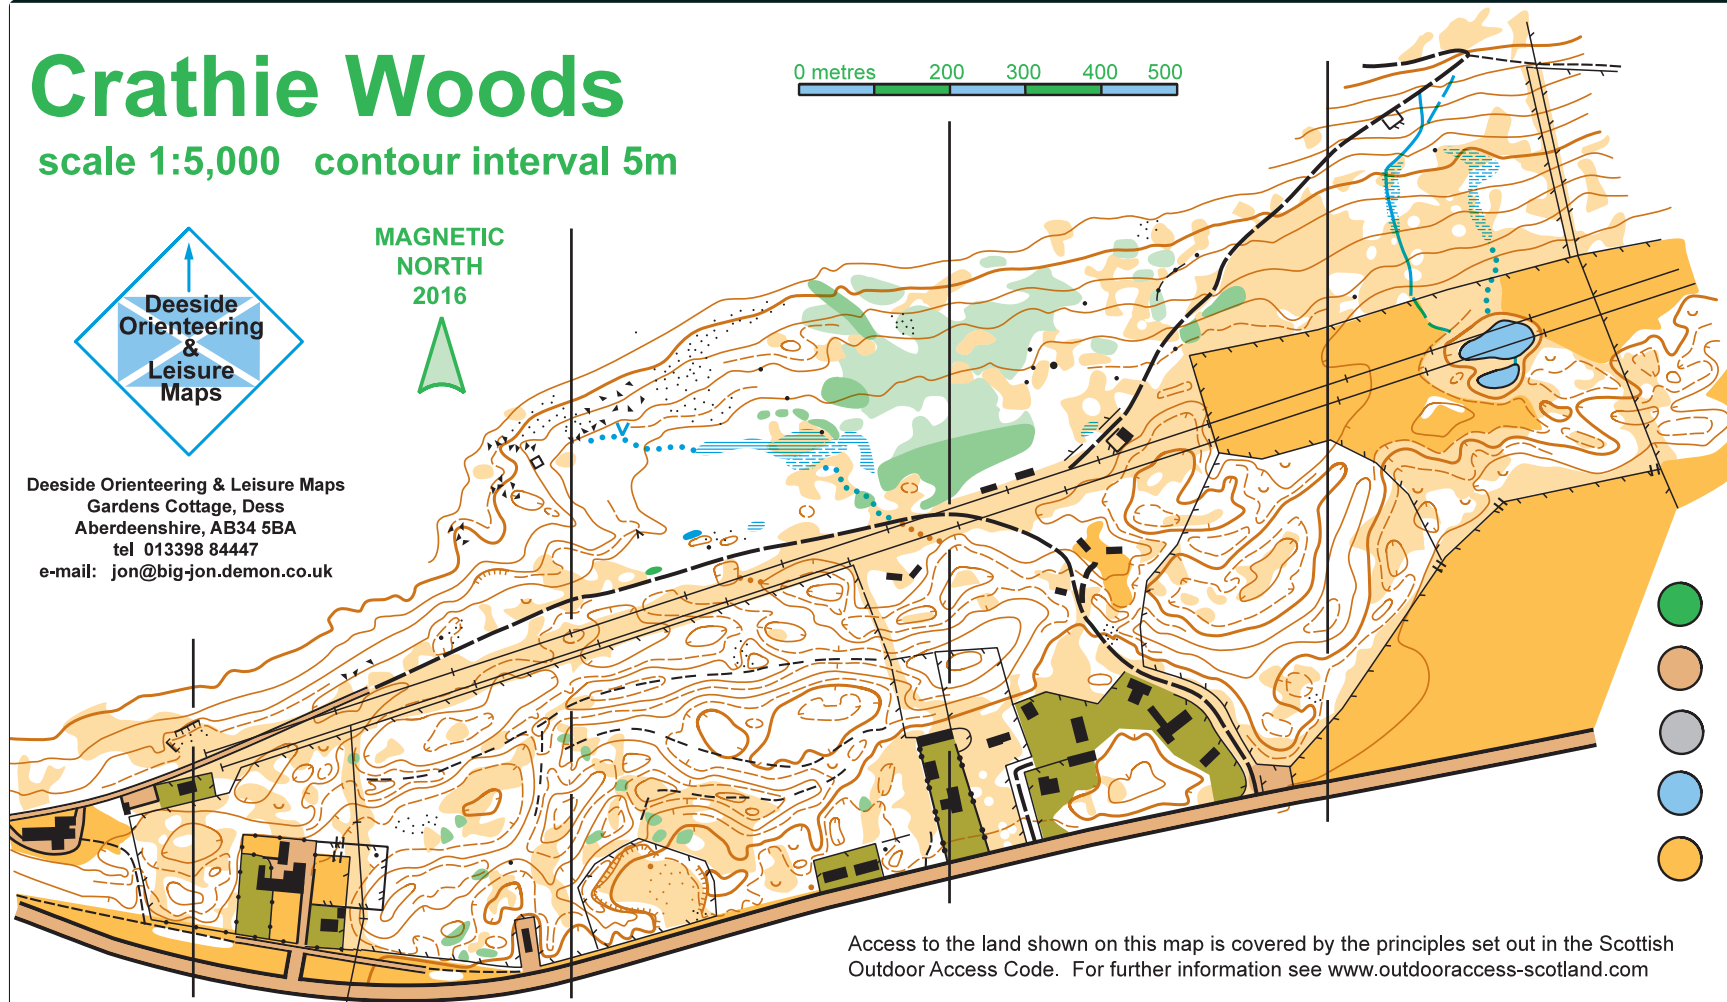

Crathie Woods

scale 1:5,000 contour interval 5m

0 metres 200 300 400 500

MAGNETIC
NORTH
2016

Deeside Orienteering & Leisure Maps
Gardens Cottage, Dess
Aberdeenshire, AB34 5BA
tel 013398 84447
e-mail: jon@big-jon.demon.co.uk

Access to the land shown on this map is covered by the principles set out in the Scottish Outdoor Access Code. For further information see www.outdooraccess-scotland.com

This project has been part-financed by the Scottish Government and the European Community (Cairngorms Local Action Group)
LEADER 2014-2020 Programme

Based on LiDAR data supplied by the Scottish Orienteering Association Survey & Cartography November 2016.....Deeside Orienteering & Leisure Maps
Copyright: ...Scottish Orienteering Association
Grid Reference NO 266 948
© Crown Copyright 2016 OS 100015287